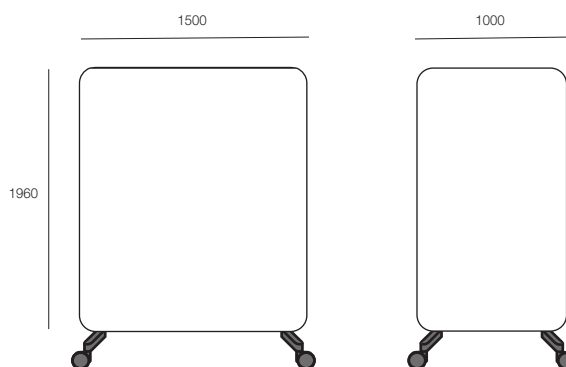

ecf

MOOD FABRIC MOBILE

MOOD FABRIC MOBILE

A mobile glass writing board with a fabric-covered, sound-absorbent back. The Mood Fabric is a versatile screen that offers a seamless combination of materials and functions. Available in two sizes: a small model with a full glass front and a large model with a glass and textile front. Both have a textile-covered back with a sound-absorbent filling.

DIMENSIONS

Height	Width	Depth
Various	Various	Various

SPECIFICATIONS

Available in two sizes: a small model with a full glass front and a large model with a glass and textile front.

Both have a textile-covered back with a sound-absorbent filling.

OPTIONS

Several selected standard colours

GENERAL

Origin	Lead Time
Sweden	10-12 weeks

TECHNICAL DRAWINGS

PRODUCT OPTIONS

ecf

1F Marine Parade
Abbotsford, Victoria
3067 Australia