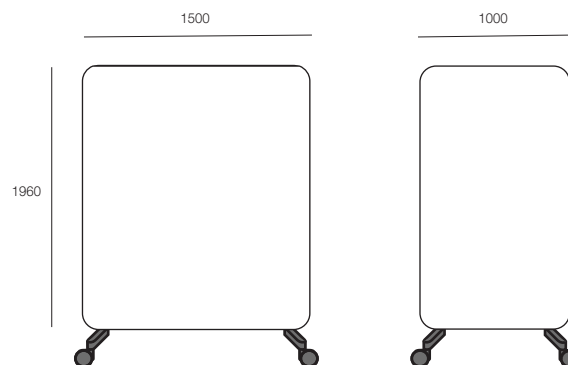

HFA

MOOD FABRIC MOBILE

MOOD FABRIC MOBILE

A mobile glass writing board with a fabric-covered, sound-absorbent back. The Mood Fabric is a versatile screen that offers a seamless combination of materials and functions. Available in two sizes: a small model with a full glass front and a large model with a glass and textile front. Both have a textile-covered back with a sound-absorbent filling.

DIMENSIONS

Height	Width	Depth
Various	Various	Various

SPECIFICATIONS

Available in two sizes: a small model with a full glass front and a large model with a glass and textile front.

Both have a textile-covered back with a sound-absorbent filling.

OPTIONS

Several selected standard colours

GENERAL

Origin	Lead Time
Sweden	10-12 weeks

TECHNICAL DRAWINGS

PRODUCT OPTIONS

HFA

1F Marine Parade
Abbotsford, Victoria
3067 Australia