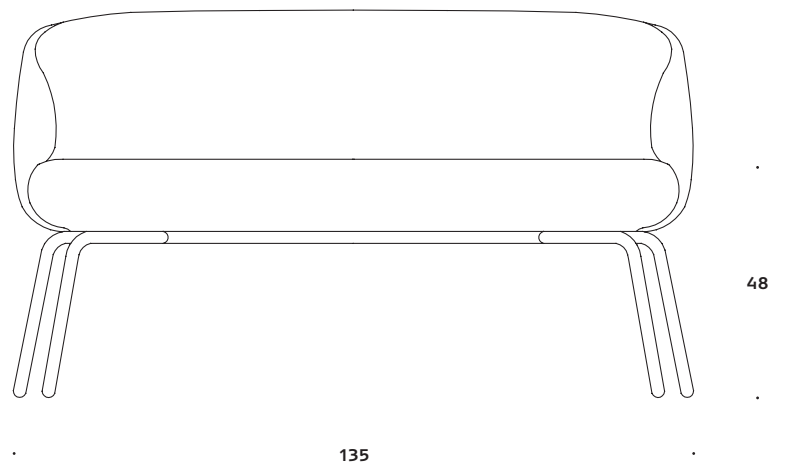

Low Nest Sofa

+Halle®

ecf

1F Marine Parade
Abbotsford, Victoria
3067 Australia

T +61 (3) 9818 5444
F +61 (3) 9818 6655
info@ecf.com.au

 ecf.com.au
 ecf.hfa
 @ecf_hfa

Low Nest Sofa

The Low Nest Sofa is a soft and comfortable sofa that suits the needs of a large variety of public spaces. The soft curves and fluid intersection between the seat and the backrest underlines the sofa's quality in terms of design and production, providing a distinct Nordic expression that adds a contemporary and modern feel to all kinds of spaces. Part of the Nest series that also contains chairs, sofas and tables in two heights. Comes with a frame in black or grey powder coated steel. Available in all kinds of textiles and leather qualities.

Dimensions defined in centimeters

Design

Form Us With Love

Materials

High quality moulded foam. Legs in black RAL 9005 / light gray RAL 7035 powder coated steel

Fabric

Available in all textiles and leather types