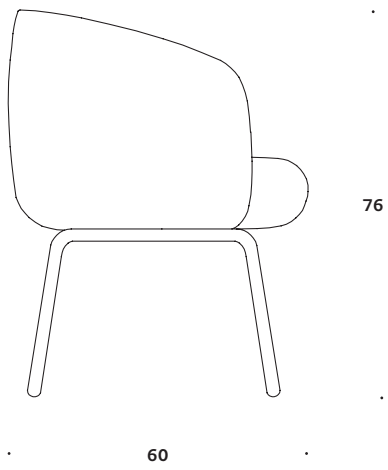

Dimensions defined in centimeters

Design

Form Us With Love

Materials

High quality moulded foam. Legs in black RAL 9005 / light gray RAL 7035 powder coated steel

Fabric

Available in all textiles and leather types