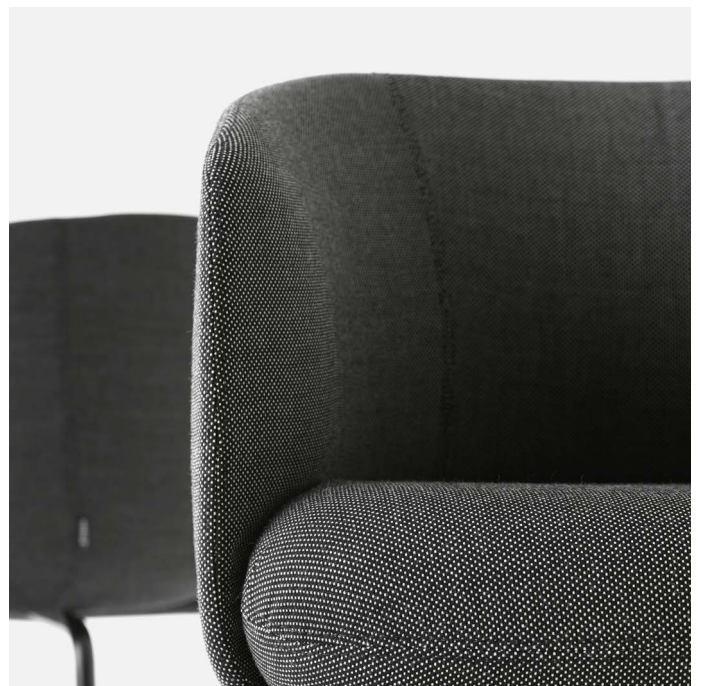

Low Nest Sofa

+Halle®

ecf

1F Marine Parade
Abbotsford, Victoria
3067 Australia

T +61 (3) 9818 5444
F +61 (3) 9818 6655
info@ecf.com.au

 ecf.com.au
 ecf.hfa
 @ecf_hfa

Low Nest Sofa

The Low Nest Sofa is a soft and comfortable sofa that suits the needs of a large variety of public spaces. The soft curves and fluid intersection between the seat and the backrest underlines the sofa's quality in terms of design and production, providing a distinct Nordic expression that adds a contemporary and modern feel to all kinds of spaces. Part of the Nest series that also contains chairs, sofas and tables in two heights. Comes with a frame in black or grey powder coated steel. Available in all kinds of textiles and leather qualities.

Dimensions defined in centimeters

Design

Form Us With Love

Materials

High quality moulded foam. Legs in black RAL 9005 / light gray RAL 7035 powder coated steel

Fabric

Available in all textiles and leather types