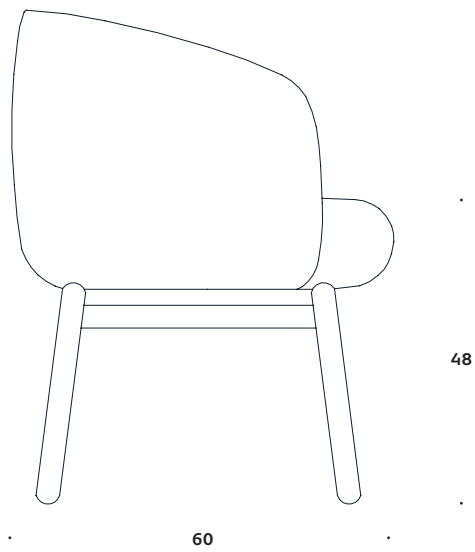

Dimensions defined in centimeters

Design

Form Us With Love

Materials

High quality moulded foam. Legs in solid soaped oak / solid black stained oak

Fabric

Available in all textiles and leather qualities