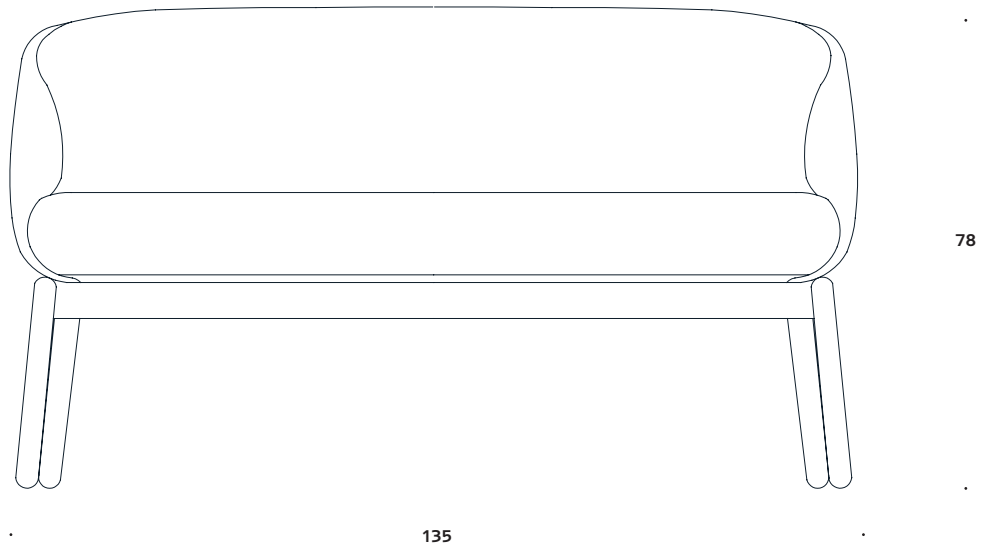

Low Nest Sofa Wood

+Halle®

ecf

1F Marine Parade
Abbotsford, Victoria
3067 Australia

T +61 (3) 9818 5444
F +61 (3) 9818 6655
info@ecf.com.au

 ecf.com.au
 ecf.hfa
 @ecf_hfa

Low Nest Sofa Wood

The Low Nest Chair is a compact and comfortable chair with a tight Nordic expression. The chair suits all kinds of modern spaces and provides a subtle yet distinct expression of Nordic quality and design. The chair is part of the Nest series that comprises chairs, sofas and tables in two heights, enabling the creation of dynamic and flexible spaces. Frame in solid soaped oak / solid black stained oak. Available in all textiles and leather qualities.

Dimensions defined in centimeters

Design

Form Us With Love

Materials

High quality moulded foam. Legs in solid soaped oak / solid black stained oak

Fabric

Available in all textiles and leather qualities

Notes