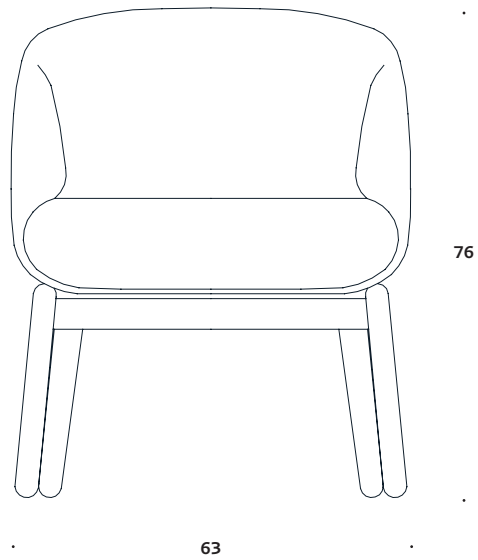

Dimensions defined in centimeters

Design

Form Us With Love

Materials

High quality moulded foam. Legs in solid soaped oak / solid black stained oak

Fabric

Available in all textiles and leather qualities