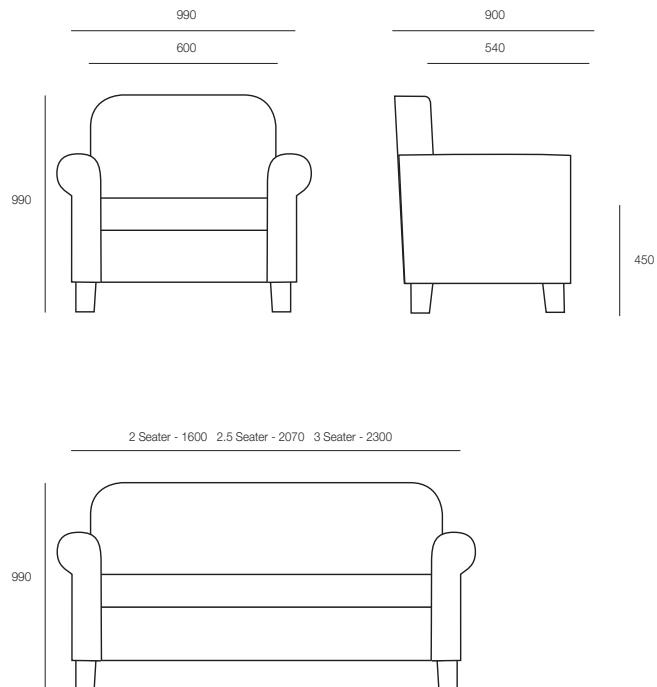

TECHNICAL DRAWINGS

1F Marine Parade
Abbotsford, Victoria
3067 Australia

T +61 (3) 9818 8400
F +61 (3) 9818 6655
info@hfa.com.au

ecf.com.au
 ecf.hfa
 @ecf_hfa