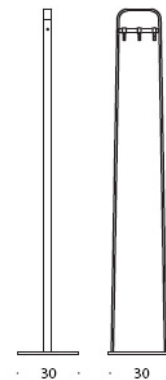

KAARI

Kaari is an elegant coat rack with carefully considered details. The hooks of the coat rack can stand heavy items and the rack will not fall, even if the weight is unevenly distributed.

The sturdy Kaari coat rack is available in two widths, in three and five-hook models, and in three colours.

DIMENSIONS

Height	Width	Depth
1700mm	570/300mm	300mm

SPECIFICATIONS

Steel rack

5/3 Hooks per rack depending on size designed to withstand heavy items

OPTIONS

Available in 2 sizes 570mm wide or a narrower 300mm wide rack

Available in white, black or yellow

GENERAL

Origin	Lead Time
Australia	4 weeks

TECHNICAL DRAWINGS

937B

PRODUCT OPTIONS

ecf

1F Marine Parade
Abbotsford, Victoria
3067 Australia

T +61 (3) 9818 5444
F +61 (3) 9818 6655
info@ecf.com.au

ecf.com.au
 ecf.hfa
 @ecf_hfa