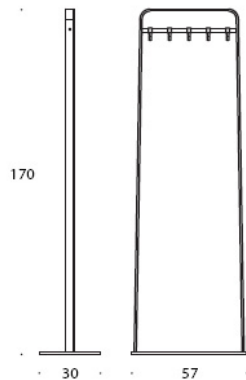

TECHNICAL DRAWINGS

937A