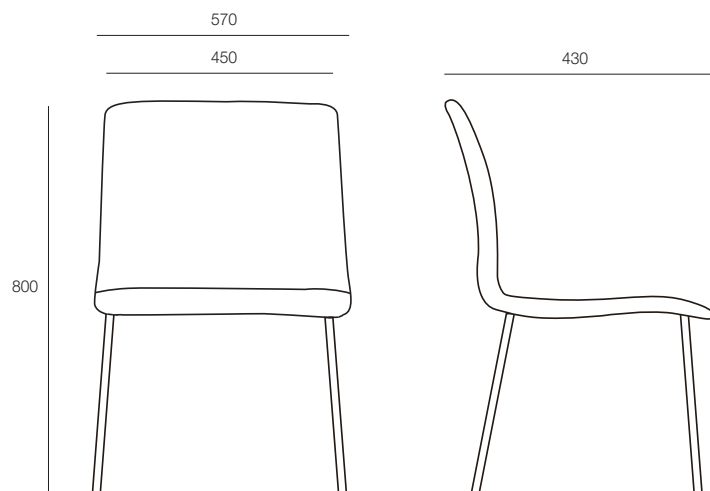

TECHNICAL DRAWINGS