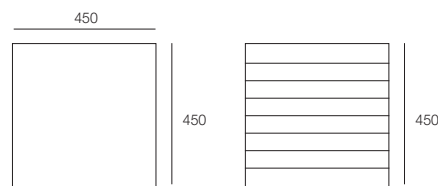

TECHNICAL DRAWINGS

ecf

1F Marine Parade
Abbotsford, Victoria
3067 Australia

T +61 (3) 9818 5444
F +61 (3) 9818 6655
info@ecf.com.au

ecf.com.au
 ecf.hfa
 @ecf_hfa