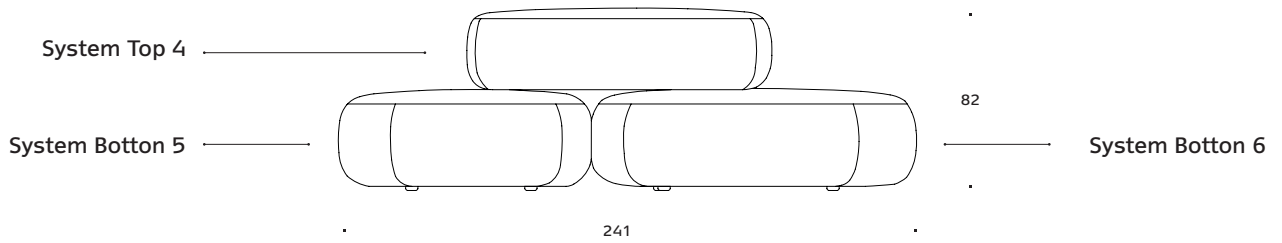

Design

KILO

Materials

High quality foam on plywood frame. Plastic glides.

Fabric

Available in all fabrics and leather types.

Island Large

Dimensions defined in centimeters