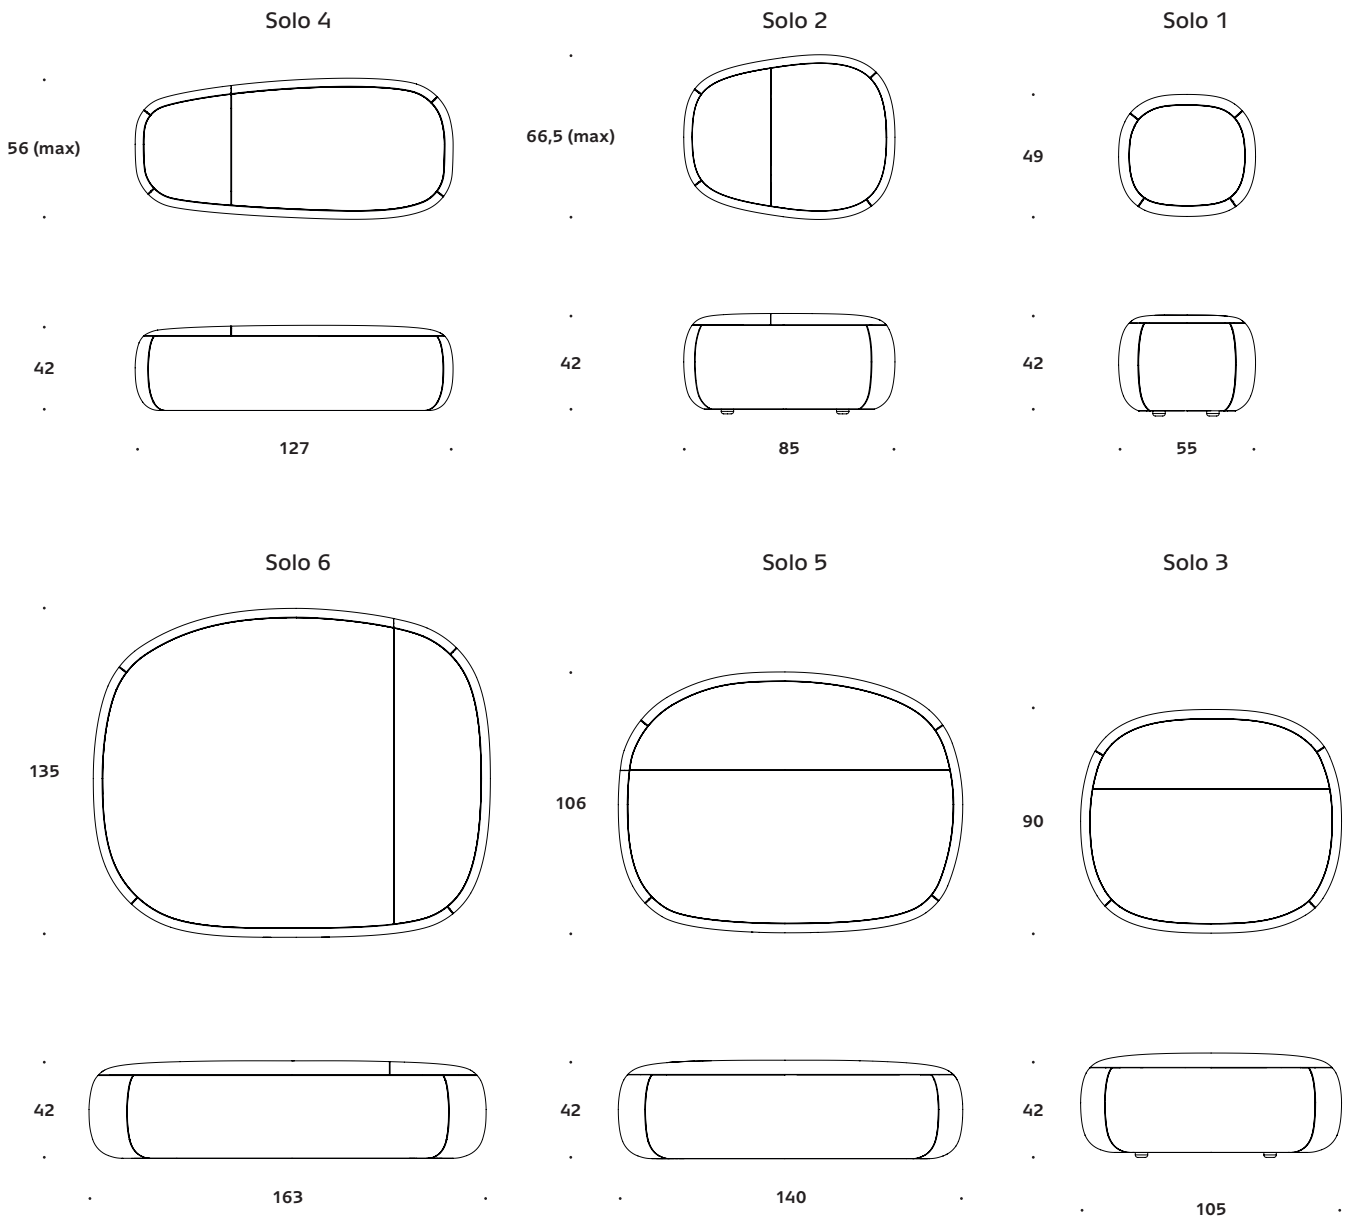

Dimensions defined in centimeters

Design
Materials
Fabric

KILO
High quality foam on plywood frame. Plastic glides.
Available in all fabrics and leather types.