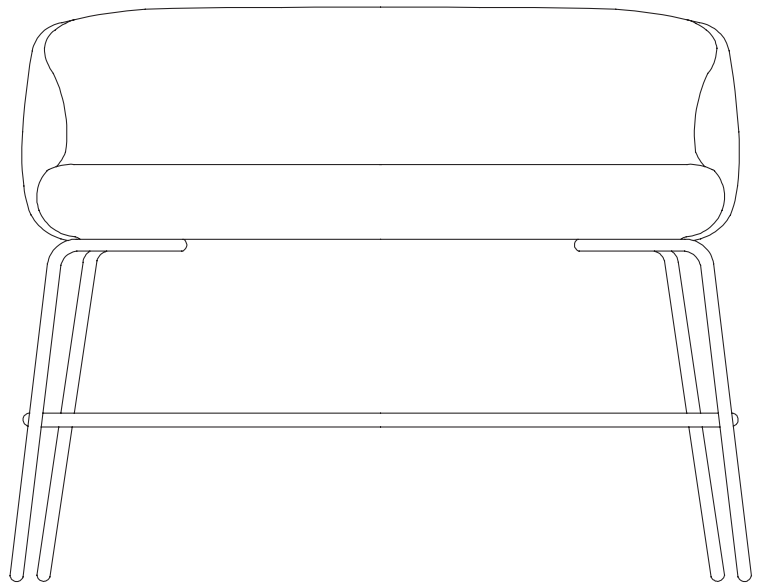

High Nest Sofa

The High Nest Sofa is a soft, inviting and comfortable high sofa that literally takes the traditional lounge area to new heights. The High Nest Sofa boldly challenges the conventions of the bar stool and sofa, melting the two together to create the beautiful, upholstered high seat. The vertical nest is inspired by the way people interact with furniture in public spaces, encouraging a more social atmosphere. The high sofa is specially crafted for just the right amount of steadiness and elegance, balancing the two to create warm, inviting and comfortable seating arrangements. Steel frame available in black or grey. Part of the Nest series that comprises chairs, sofas and tables in two heights. Available in all types of textiles and leather types.

60

107

137

78

Dimensions defined in centimeters

Design

Form Us With Love

Materials