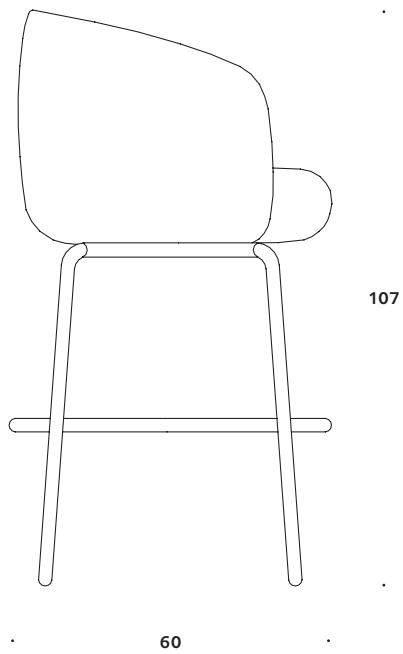

Dimensions defined in centimeters

Design

Form Us With Love

Materials

High quality moulded foam. Legs in black RAL 9005 / light gray RAL 7035 powder coated steel

Fabric

Available in all textiles and leather types