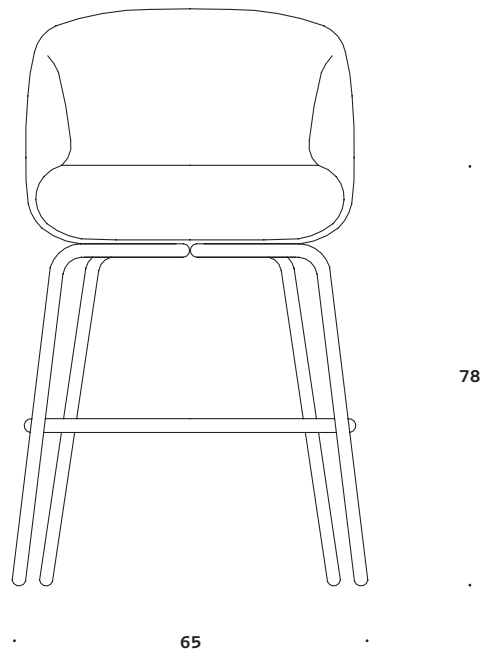

Dimensions defined in centimeters

Design

Form Us With Love

Materials

High quality moulded foam. Legs in black RAL 9005 / light gray RAL 7035 powder coated steel

Fabric

Available in all textiles and leather types