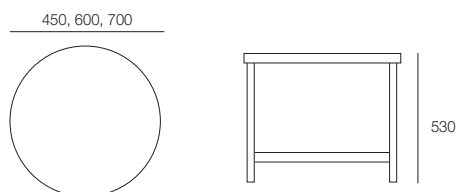

TECHNICAL DRAWINGS

ecf

1F Marine Parade
Abbotsford, Victoria
3067 Australia

T +61 (3) 9818 5444
F +61 (3) 9818 6655
info@ecf.com.au

ecf.com.au
 ecf.hfa
 @ecf_hfa