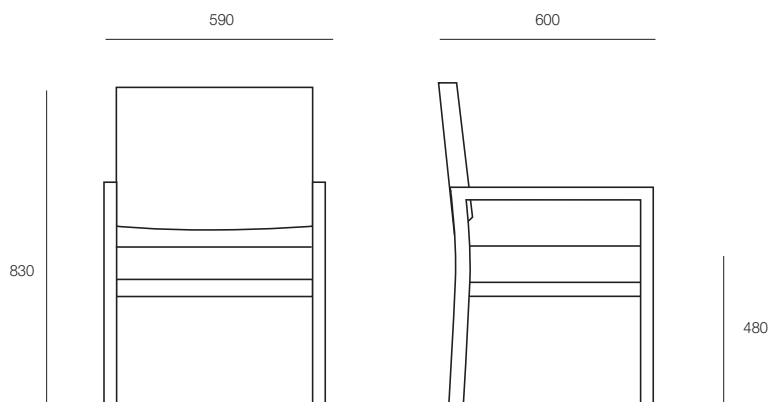

TECHNICAL DRAWINGS