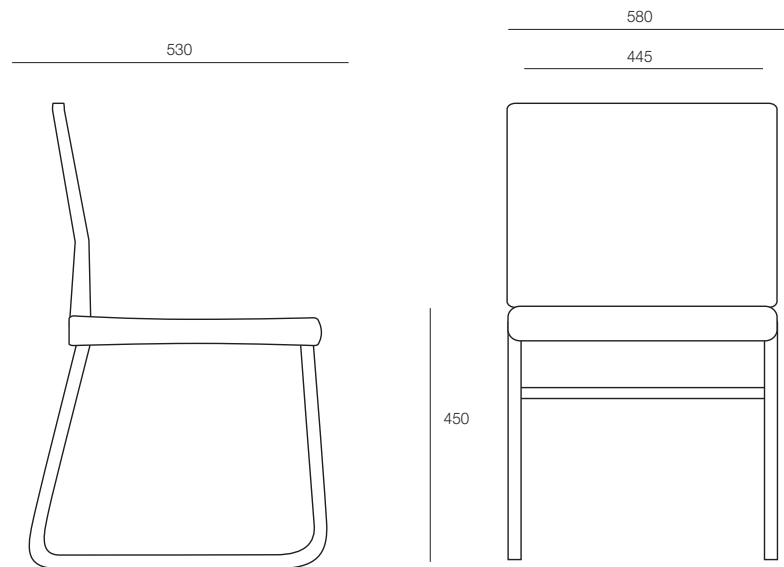

TECHNICAL DRAWINGS

ecf

1F Marine Parade
Abbotsford, Victoria
3067 Australia

T +61 (3) 9818 5444
F +61 (3) 9818 6655
info@ecf.com.au

ecf.com.au
 ecf.hfa
 @ecf_hfa