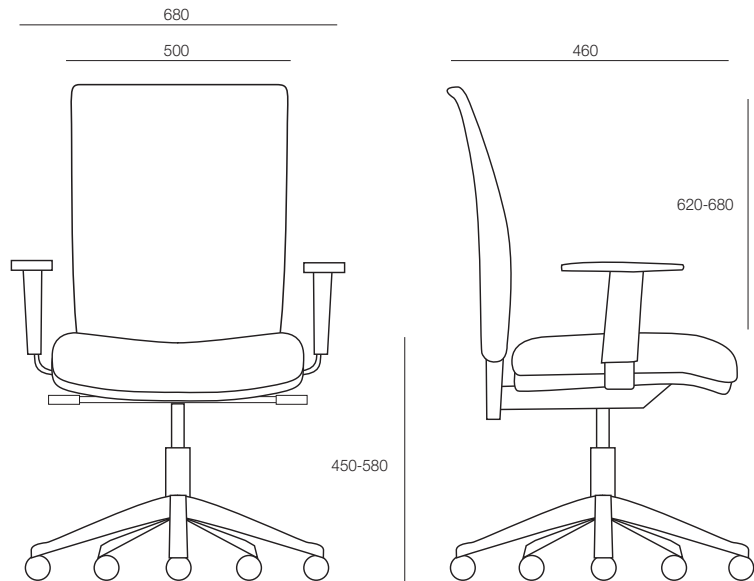

ecf | FLEXPPOINT TASK

FLEXPOINT TASK

The Flexpoint Task chair has a clean contemporary look that emulates modern task chair design. With a mesh back finish, this ergonomic office chair fits well into the corporate world and will look fresh and modern in any office environment. It can be matched with the Flexpoint Executive and the Flexpoint Visitor chair.

DIMENSIONS

Height	Width	Depth
1070-1260mm	600mm	460mm

SPECIFICATIONS

- Australian Made
- 7 year warranty
- Synchronised mechanism with tension adjust
- Black 5 way base
- Height Adjustable back with 110mm range for targeted lumbar support
- Mesh back
- Gaslift height adjustment
- AFRDI 6 approved

OPTIONS

- Polished aluminium 5 way base
- Adjustable height arms
- Seat slide

GENERAL

Origin	Lead Time
Australia	3 weeks

TECHNICAL DRAWINGS

ecf

1F Marine Parade
Abbotsford, Victoria
3067 Australia

T +61 (3) 9818 5444
F +61 (3) 9818 6655
info@ecf.com.au