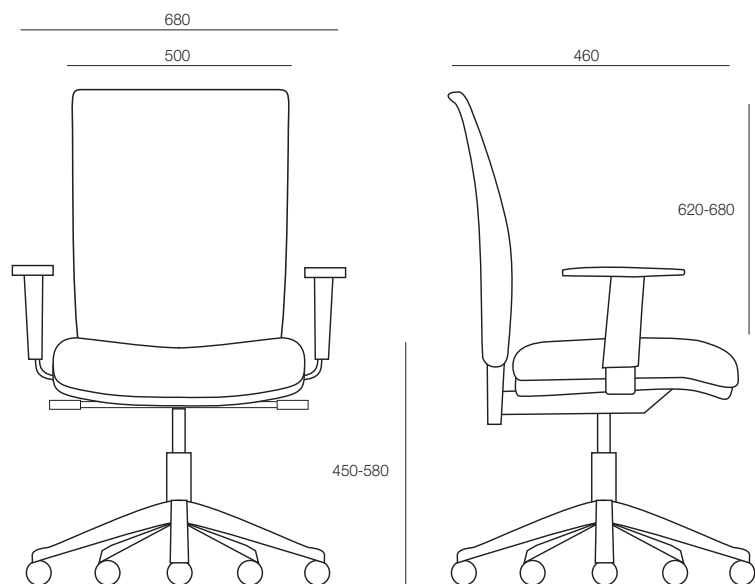

ecf

FLEXPOINT EXECUTIVE TASK

FLEXPOINT EXECUTIVE TASK

The Flexpoint Executive chair has a clean, sleek look that will complement any office. With a fully upholstered back and seat, this executive office chair is a modern solution for executive offices, meeting and board rooms. The range includes the Flexpoint task chair and Flexpoint visitor chair.

DIMENSIONS

Height	Width	Depth
1070-1260mm	600mm	460mm

SPECIFICATIONS

- Australian Made
- 7 year warranty
- Synchronised mechanism with tension adjust
- Black 5 way base
- Height Adjustable back with 110mm range for targeted lumbar support
- Fully upholstered back pad
- Gaslift height adjustment
- AFRDI 6 approved

OPTIONS

- Polished aluminium 5 way base
- Adjustable height arms
- Seat slide

GENERAL

Origin	Lead Time
Australia	3 weeks

TECHNICAL DRAWINGS

ecf

1F Marine Parade
Abbotsford, Victoria
3067 Australia

T +61 (3) 9818 5444
F +61 (3) 9818 6655
info@ecf.com.au