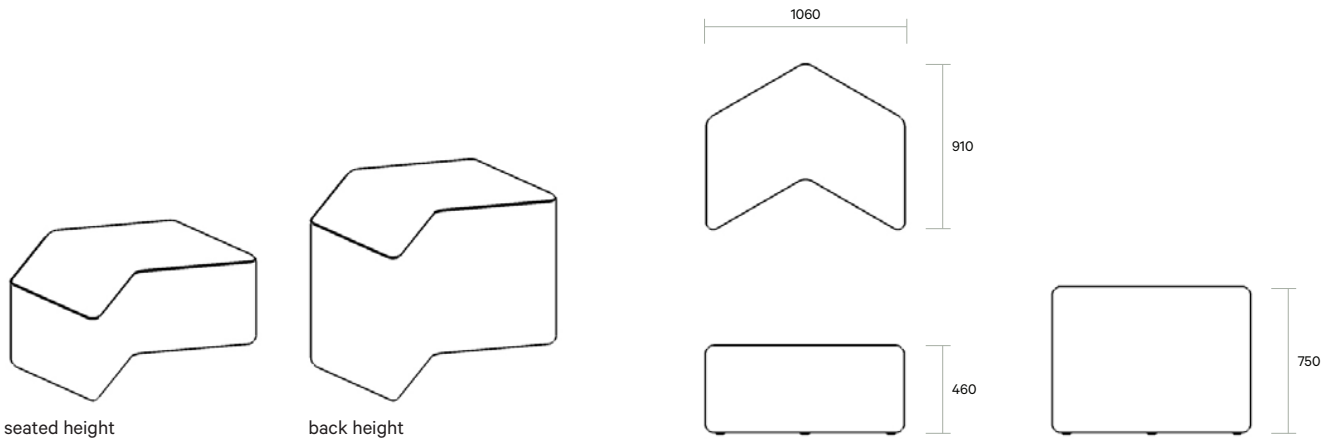

Soft seating

The Elements

Arrow + Diamond + Pie