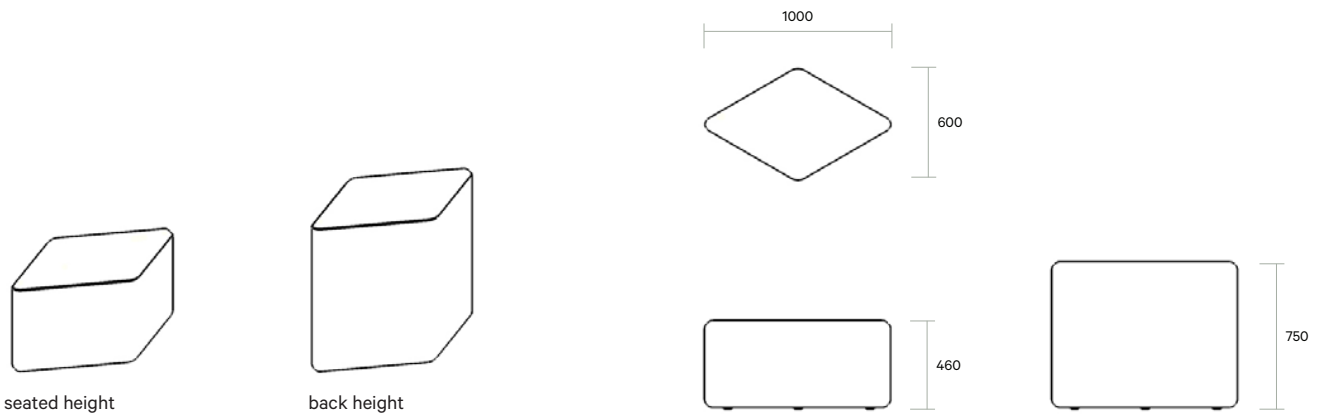

Soft seating

The Elements

Arrow + Diamond + Pie

Arrow

Diamond

Pie