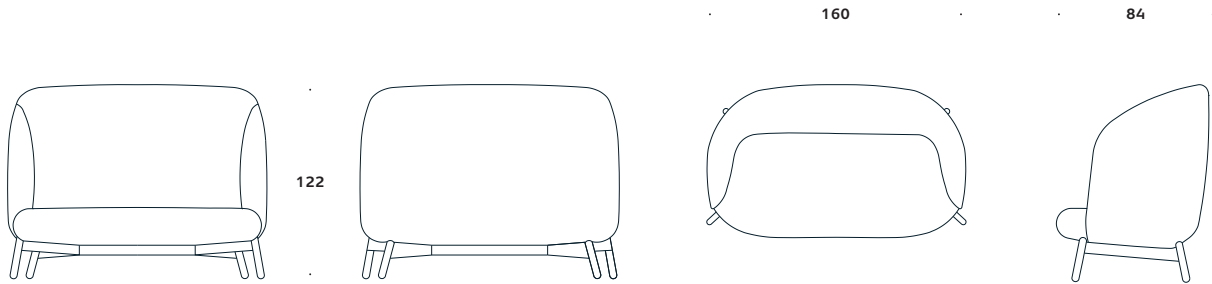

Design
Material
Fabric

Form Us With Love
High quality moulded foam. Legs in solid soaped oak / solid black stained oak or in powder lacquered steel.
Available in all fabrics and leather types