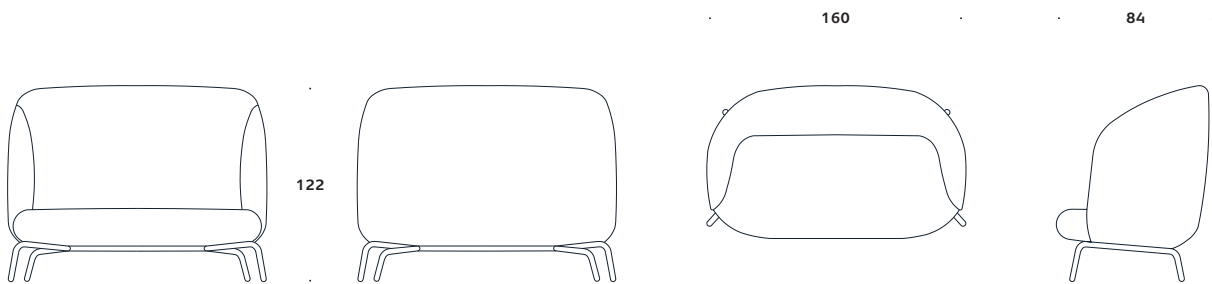

Design
Material
Fabric

Form Us With Love
High quality moulded foam. Legs in solid soaped oak / solid black stained oak or in powder lacquered steel.
Available in all fabrics and leather types