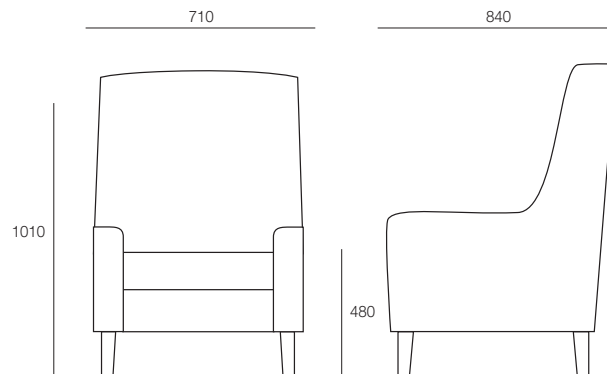

TECHNICAL DRAWINGS