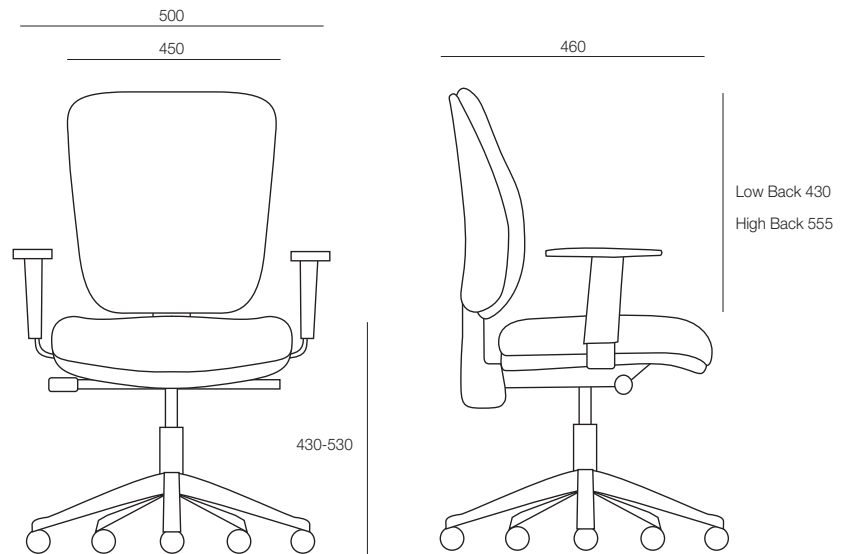

TECHNICAL DRAWINGS

ecf

1F Marine Parade
Abbotsford, Victoria
3067 Australia

T +61 (3) 9818 5444
F +61 (3) 9818 6655
info@ecf.com.au

ecf.com.au
 ecf.hfa
 @ecf_hfa