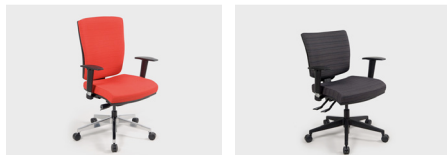

ecf | coz

COZ

The Coz Task chair has contemporary square lines and a wide back which provides significant lumbar support. This AFRDI rated chair can be upholstered front and back or can be finished with a polypropylene back. This office chair comes in a low back or high back option.

DIMENSIONS

Height	Width	Depth
860-960mm	500mm	460mm

SPECIFICATIONS

- Australian Made
- 10 year warranty
- Three lever ergonomic mechanism
- Black 5 way base
- Gaslift height adjustment
- Height adjustable back rest for targeted lumbar support
- AFRDI 6 approved
- GECA Certified

OPTIONS

- Synchronised mechanism with tension adjust
- High back
- Polished aluminium 5 way base
- Adjustable height arms
- Outside back upholstery

PRODUCT OPTIONS

GENERAL

Origin	Lead Time
Australia	3 weeks