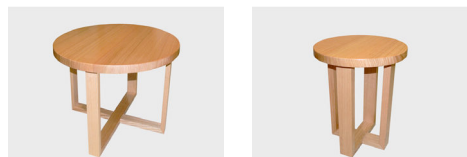

PRODUCT OPTIONS

ecf

1F Marine Parade
Abbotsford, Victoria
3067 Australia

T +61 (3) 9818 5444
F +61 (3) 9818 6655
info@ecf.com.au

ecf.com.au

ecf.hfa

@ecf_hfa