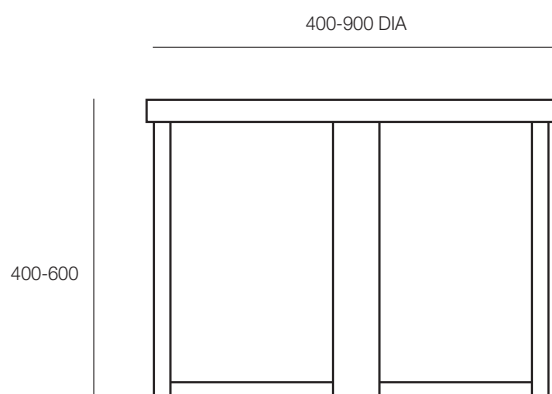

TECHNICAL DRAWINGS