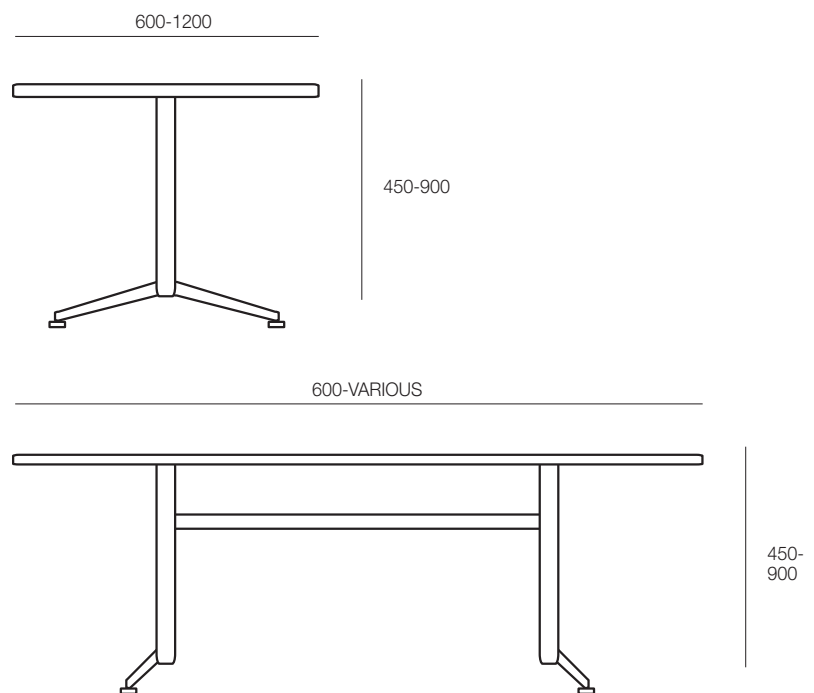

TECHNICAL DRAWINGS

PRODUCT OPTIONS

HFA

1F Marine Parade
Abbotsford, Victoria
3067 Australia

T +61 (3) 9818 8400
F +61 (3) 9818 6655
info@hfa.com.au

ecf.com.au
 ecf.hfa
 @ecf_hfa