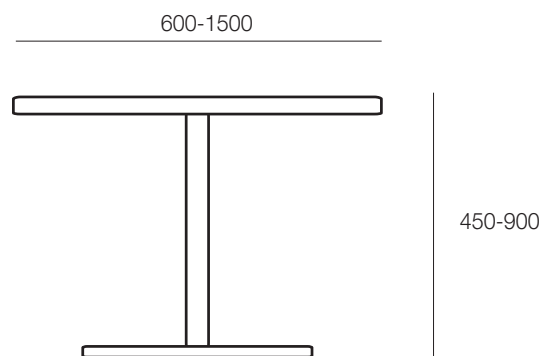

TECHNICAL DRAWINGS

PRODUCT OPTIONS

HFA

1F Marine Parade
Abbotsford, Victoria
3067 Australia

T +61 (3) 9818 8400
F +61 (3) 9818 6655
info@hfa.com.au

ecf.com.au
 ecf.hfa
 @ecf_hfa