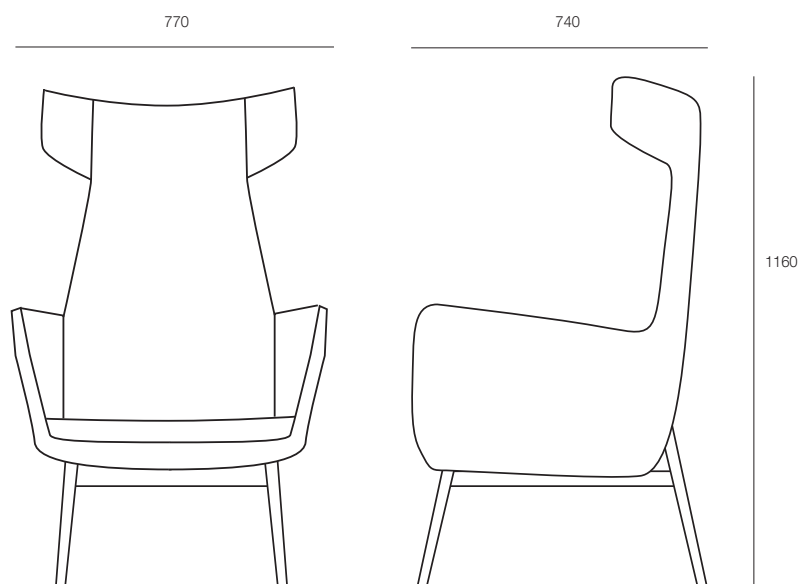

TECHNICAL DRAWINGS

PRODUCT OPTIONS

ecf

1F Marine Parade
Abbotsford, Victoria
3067 Australia

T +61 (3) 9818 5444
F +61 (3) 9818 6655
info@ecf.com.au

ecf.com.au

ecf.hfa

@ecf_hfa

SAI GLOBAL

SAI GLOBAL