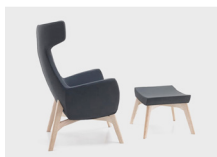

PRODUCT OPTIONS

ecf

1F Marine Parade
Abbotsford, Victoria
3067 Australia

T +61 (3) 9818 5444
F +61 (3) 9818 6655
info@ecf.com.au

ecf.com.au

ecf.hfa

@ecf_hfa

SAI GLOBAL

SAI GLOBAL