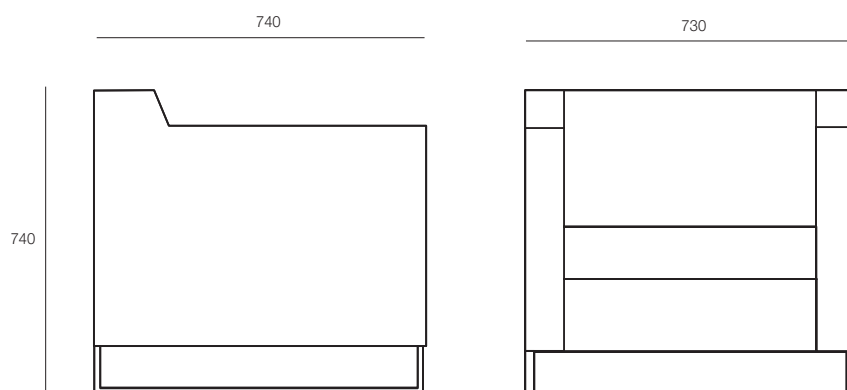

DIMENSIONS

Height	Width	Depth
740mm	730mm	740mm

SPECIFICATIONS

Australian Made
5 year warranty
Polished chrome low height sled base
Fully upholstered in any suitable fabric, leather and vinyl

OPTIONS

Various chairs sizes:
2 , 2.5 and 3 seater options
With or without arms

GENERAL

Origin	Lead Time
Australia	4 weeks

TECHNICAL DRAWINGS

PRODUCT OPTIONS

HFA

1F Marine Parade
Abbotsford, Victoria
3067 Australia

T +61 (3) 9818 8400
F +61 (3) 9818 6655
info@hfa.com.au

 ecf.com.au
 ecf.hfa
 @ecf_hfa