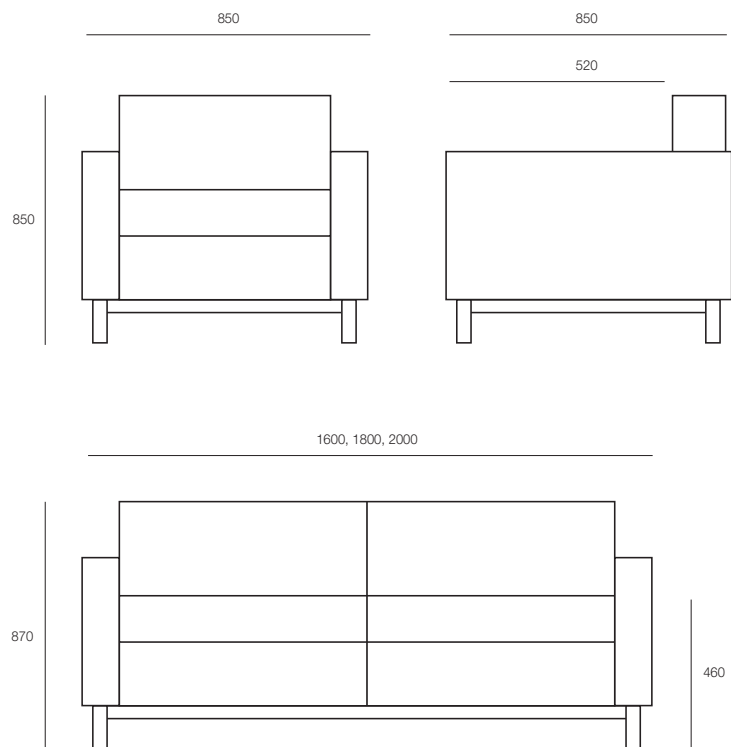

HFA | AXIOM

AXIOM

With its domestic appeal yet commercial resilience the Axiom is a great reception, waiting area or breakout chair. Its wooden frame and modern simplicity lends itself to any environment and enables it to blend in with most interior designs. This lounge is available in 1 seater and up to a 3 seater. Dimensions can be customized to fit within an aged care environment.

DIMENSIONS

Height	Width	Depth
850mm	850-2000mm	850mm

SPECIFICATIONS

Australian Made
10 year warranty
Solid timber exposed frame & feet
Colour stain match for base and legs
Fully upholstered in any suitable fabric, leather & vinyl.

OPTIONS

Various size chairs available: Single, 2, 2.5 & 3 seater
Piping optional

GENERAL

Origin	Lead Time
Australia	4 weeks

TECHNICAL DRAWINGS

PRODUCT OPTIONS

HFA

1F Marine Parade
Abbotsford, Victoria
3067 Australia