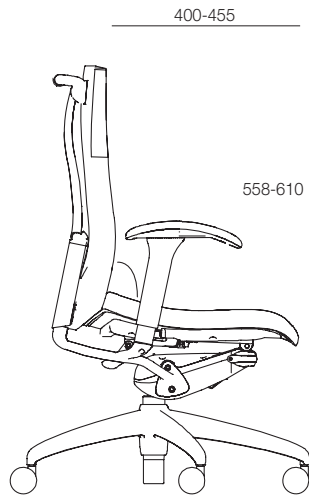

ecf

Metrix

Metrix Specifications

Manufactured in Canada

10 Year Warranty

Synchronised mechanism with tension adjust

Black or polished base

Loop or adjustable arms