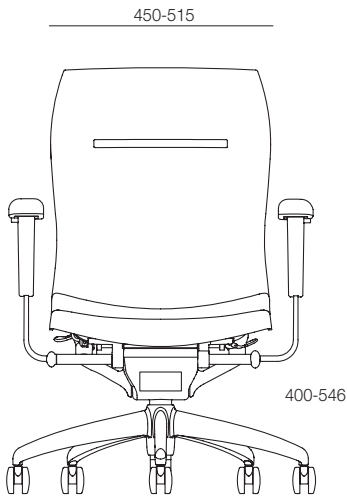

ecf

Metrix

Metrix Specifications

Manufactured in Canada

10 Year Warranty

Synchronised mechanism with tension adjust

Black or polished base

Loop or adjustable arms