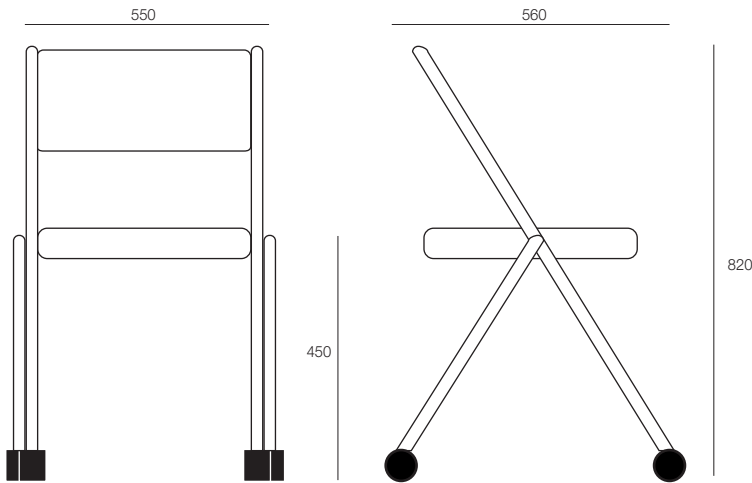

ecf

Profession Nesting Chair

With Arms

Profession Specifications

Australian Made
5 Year Warranty
Chrome frame
Upholstered seat pad