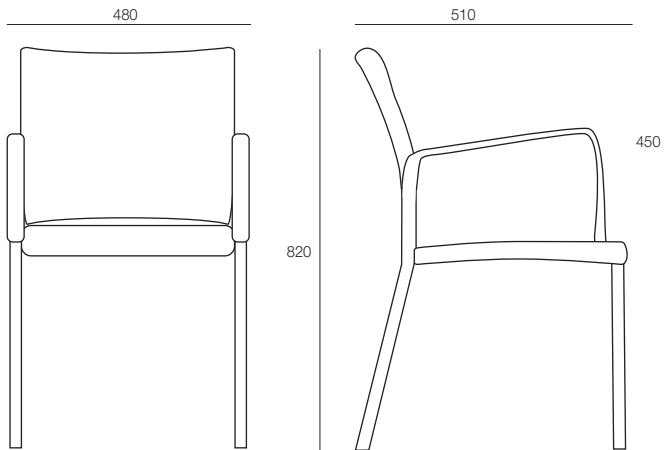

ecf

Hola

Hola no arms

Hola loop arms

# Hola Specifications

- Australian Made
- 5 Year Warranty
- Powdercoated or chrome frame & arms
- Upholstered seat options
- Linking options

Hola Bar Stool

Hola

Hola Beam Seat