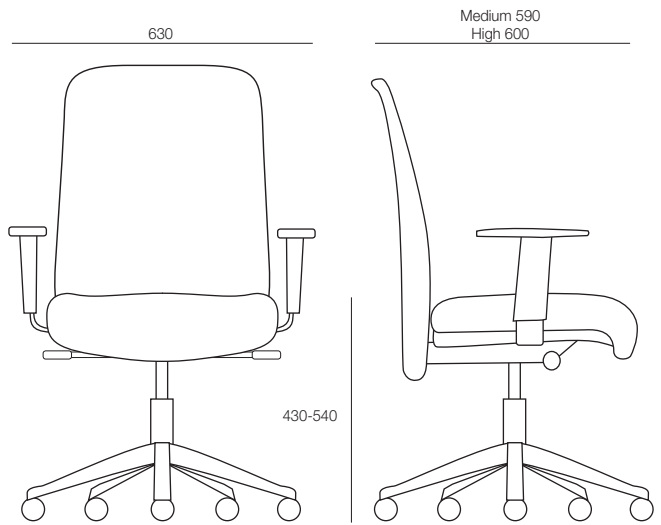

ecf

Ona Work

8408/3

8417/3

8407/3

8407/3

Ona Work Specifications

Australian Made

5 Year Warranty

Synchronised mechanism with tension adjust

Black or polished base

Loop or adjustable arms

8406/3

Swivel armchair with a grey-black mesh backrest

Plastic armrests, black

Upholstered seat

8407/3

Swivel armchair with medium-high back

Upholstered seat and back

Back with membrane textile Belt in anthracite or black

Plastic armrests, black

8408/3

Swivel armchair with high back

Upholstered seat and back

Back with membrane textile Belt in anthracite or black

Plastic armrests, black

8417/3

Swivel armchair with medium-high back

Back with membrane textile Belt in anthracite or black

Backrest with cushion-like upholstery