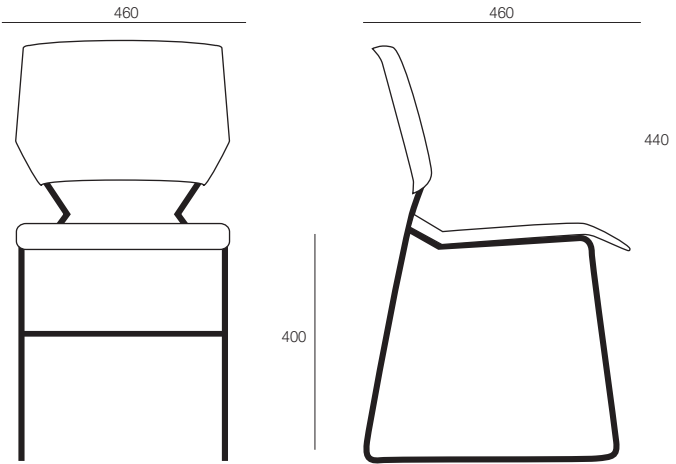

ecf

Matrix

Matrix Specifications

Australian Made
7 Year Warranty
Chrome sled frame
Linking options