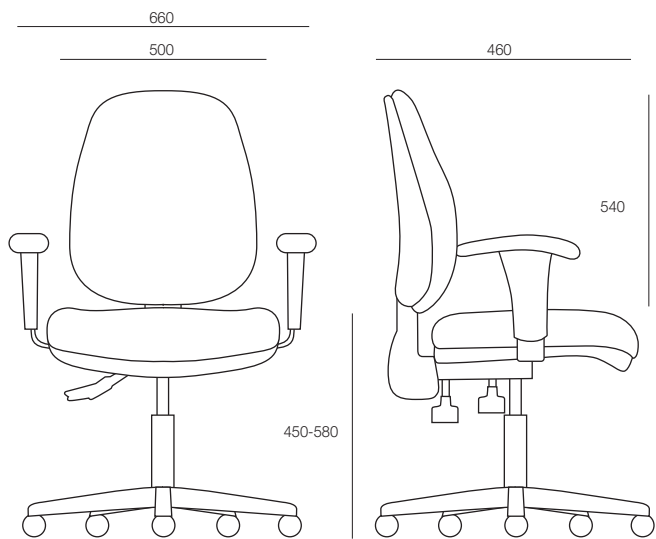

831 - Medium Back No Arms

832 - Medium Back With Height Adjustable Arms

833 - High Back No Arms

834 - High Back With Height Adjustable Arms

835 - Medium Back Drafting Stool

834

831

832

# Vito Specifications

Medium Back

High Back

- Australian Made
- 7 Year Warranty
- Two lever ergonomic mechanism
- Black or polished base
- Adjustable arms