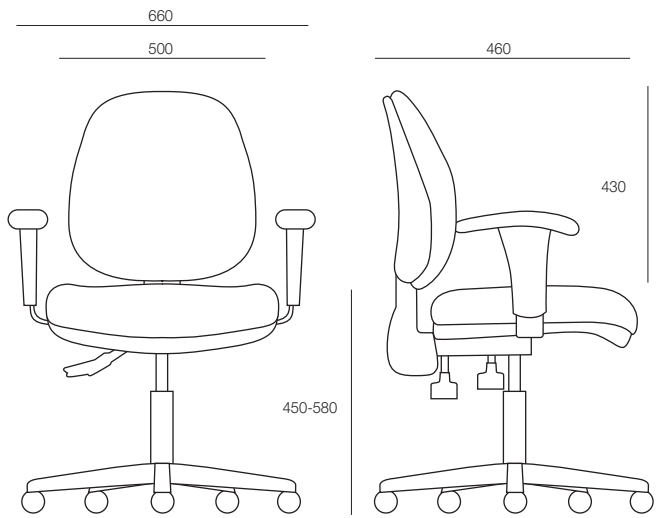

831 - Medium Back No Arms

832 - Medium Back With Height Adjustable Arms

833 - High Back No Arms

834 - High Back With Height Adjustable Arms

835 - Medium Back Drafting Stool

834

831

832

# Vito Specifications

Medium Back

High Back

- Australian Made
- 7 Year Warranty
- Two lever ergonomic mechanism
- Black or polished base
- Adjustable arms