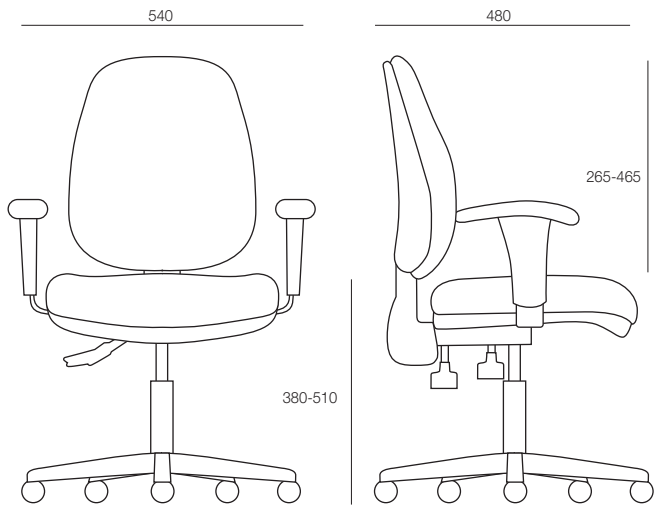

Position 200

Australian Made

Standard features:

- Gas elevation
- Seat and back tilt
- Lumbar Support
- Back height adjustment
- Black Nylon base

Options:

- Height adjustable arms
- Polished aluminum base

Specification:

- Seat Width 445 (with arms 550mm)
- Seat height adjustable 380mm-510mm
- Back height: low-265, Medium 360, high 466
- Back height adjustable 140mm