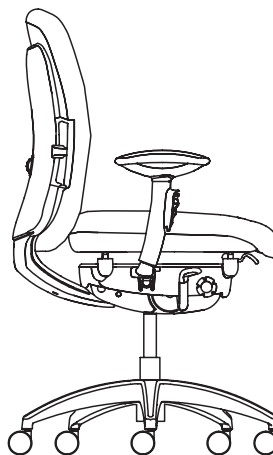

# Amicus Specifications

Task 737  
Guest 610

Task 463  
Guest 515

Task Low 381-457  
Task Mid 420-530  
Task High 463-590  
Guest Four-Leg 432  
Guest Cantilever 457

Task 400-463  
Guest 438

Task Low 438  
Task Mid 501  
Task High 697  
Guest 394

Medium Back Task

Cantilever With Arms

Manufactured in Canada  
10 Year Warranty  
Synchronised mechanism with tension adjust  
Black or polished base  
Loop or adjustable arms

Visitor 4 Leg

Visitor 4 Leg With Arms