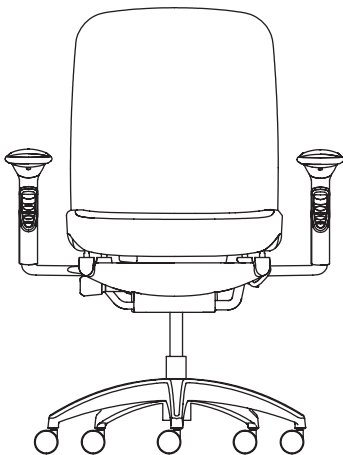

# Amicus

Medium Back With Arms

Low Back With Loop Arms

High Back With Arms

# Amicus Specifications

Task 737  
Guest 610

Task 463  
Guest 515

Task Low 381-457  
Task Mid 420-530  
Task High 463-590  
Guest Four-Leg 432  
Guest Cantilever 457

Task 400-463  
Guest 438

Task Low 438  
Task Mid 501  
Task High 697  
Guest 394

Medium Back Task

Cantilever With Arms

Manufactured in Canada  
10 Year Warranty  
Synchronised mechanism with tension adjust  
Black or polished base  
Loop or adjustable arms

Visitor 4 Leg

Visitor 4 Leg With Arms