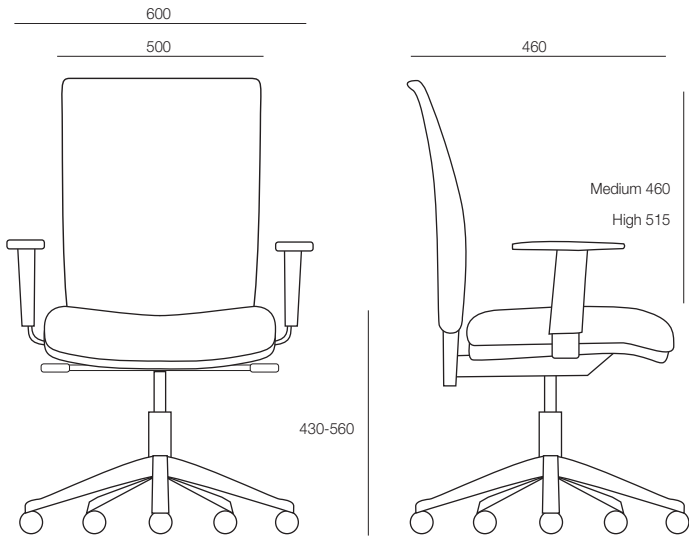

- 763 - High Back - Black Arm
- 763 - High Back With Polished Arms and Base
- 765 - Cantilever
- 767 - 4 Leg
- 768 - Tub Chair
- 769 - Cantilever
- 773 - High Back With Height Adjustable Arms
- 145 - Sled Base
- 146 - 4 Leg Stackable

773

763

763

Boss

Australian Made
 7 Year Warranty
 Two lever ergonomic or
 Synchronised mechanism with tension adjust
 Black or polished base
 Adjustable back
 Loop or adjustable arms

145

146

760