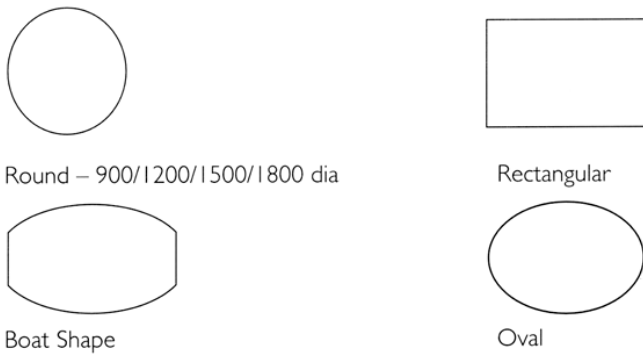

Hume Specifications

Desk	L	D	H
	1500	750	720
	1650	900	
	1800	1200	
	2100		
	2400		

Returns	L	D	H
Open	900	450	720
Open Bookcase	1200	600	
3 drawer			
Sliding door Bookcase			
Executive – 3 drawer/single door bookcase			

Workstations	L	D	H
	1800x1800	600/600	720
	2100x1800	600/750	
	2100x2100	750/750	
	2400x2100		
	2400x2400		

Tables	L	D	H
Meeting	1800	900	720
Conference	2100	1200	
Boardroom	2400	1500	
	3000	1800	
	3600		
	4800		
	6000		

Round – 900/1200/1500/1800 dia

Rectangular

Boat Shape

Oval

*Optional linking
Bases

Pedestals, Credenzas, Bookcases and Wall Units available to match, See accessories.

Various finishes available

EASTERN COMMERCIAL FURNITURE