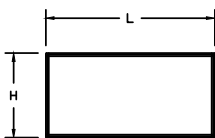

# Sceptre

Length 1200-2400  
Width 600-900

Length 1200-2400  
Width 600-900

Length 1200-1600  
Width 600-750

Length 1200-2400  
Width 600-900

Single Leg

Double Leg

Beam

3 Way Centre

900 Desk mounted shelf

600 Desk mounted shelf

Landscape Tray

A4 Tray

Pencil holder

Height 300-1800  
Length 600-2400

Fabric