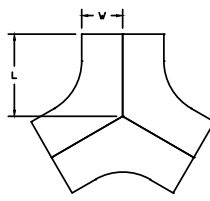

# Sceptre

Length 1200-2400  
Width 600-900

Length 1200-2400  
Width 600-900

Length 1200-1600  
Width 600-750

Length 1200-2400  
Width 600-900

Single Leg

Double Leg

Beam

3 Way Centre

900 Desk mounted shelf

600 Desk mounted shelf

Landscape Tray

A4 Tray

Pencil holder

Height 300-1800  
Length 600-2400

Fabric