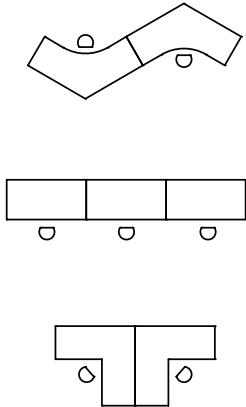

# Sceptre

Length 1200-2400  
Width 600-900

Length 1200-2400  
Width 600-900

Length 1200-1600  
Width 600-750

Length 1200-2400  
Width 600-900

Single Leg

Double Leg

Beam

3 Way Centre

900 Desk mounted shelf

600 Desk mounted shelf

Landscape Tray

A4 Tray

Pencil holder

Height 300-1800  
Length 600-2400

Fabric