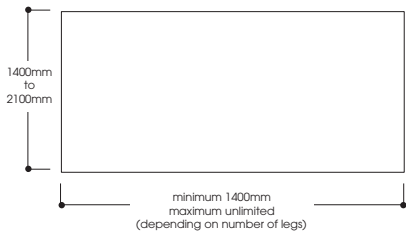

ecf

Lunar Meeting Tables

Lunar Meeting Tables

Model 600

Model 800

Model turn

Model Multi-leg

space clear for power/data boxes