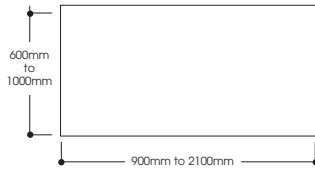

ecf

Lunar Meeting Tables

Lunar Meeting Tables

Model 600

Model 800

Model turn

Model Multi-leg

space clear for power/data boxes