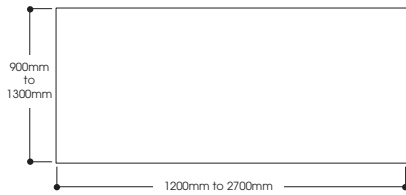

ecf

Lunar Meeting Tables

Lunar Meeting Tables

Model 600

Model 800

Model turn

Model Multi-leg

space clear for power/data boxes