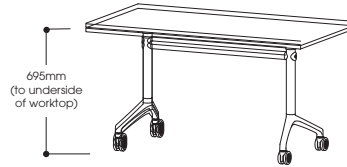

ecf

Lunar Meeting Tables

Lunar Meeting Tables

Model 600

Model 800

Model turn

Model Multi-leg

space clear for power/data boxes