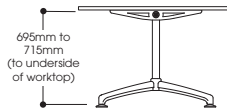

ecf

Lunar Meeting Tables

Lunar Meeting Tables

Model 600

Model 800

Model turn

Model Multi-leg

space clear for power/data boxes