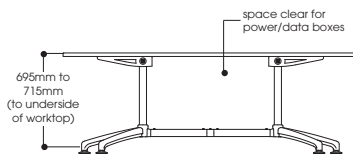

ecf

Lunar Meeting Tables

Lunar Meeting Tables

Model 600

Model 800

Model turn

Model Multi-leg

space clear for power/data boxes