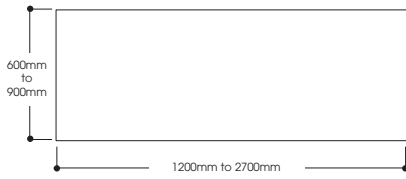

ecf

Lunar Meeting Tables

Lunar Meeting Tables

Model 600

Model 800

Model turn

Model Multi-leg

space clear for power/data boxes