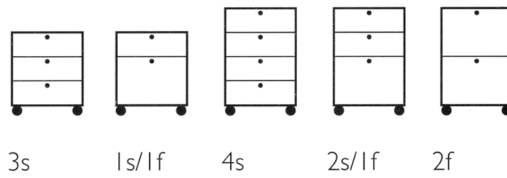

# Sceptre Specifications

Desk	L	D	H
	1800	900	720
	2100		

\*Optional modesty panel

Returns	L	D	H
Open	900	450	720
3 drawer			
Sliding door Bookcase			

Drawer Pedestals	L	D	H
3 drawer	475	550	550
1 drawer/1 file			
4 drawer		620	
2 drawer/1 file			
2 file			

\*Optional locking

Credenza	L	D	H
	900	450	720
	1200	600	900
	1800		

\*Optional locking and refrigerator