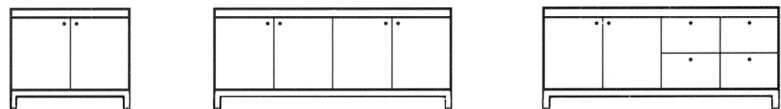

# Sceptre Specifications

Desk	L	D	H
	1800	900	720
	2100		

\*Optional modesty panel

Returns	L	D	H
Open	900	450	720
3 drawer			
Sliding door Bookcase			

Drawer Pedestals	L	D	H
3 drawer	475	550	550
1 drawer/1 file			
4 drawer		620	
2 drawer/1 file			
2 file			

\*Optional locking

Credenza	L	D	H
	900	450	720
	1200	600	900
	1800		

\*Optional locking and refrigerator