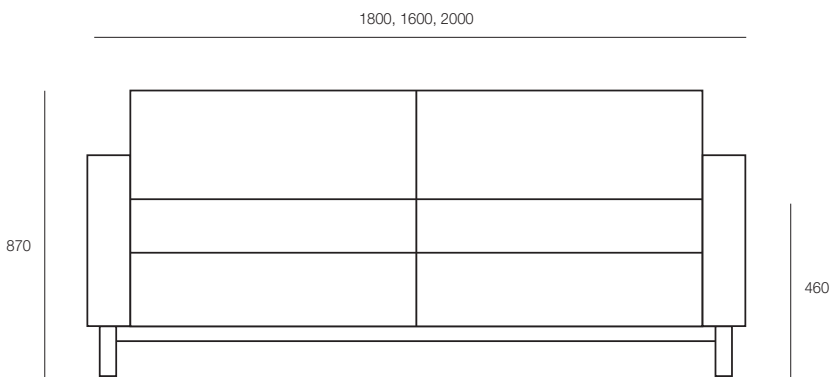

Axiom Specifications

ecf

Urban