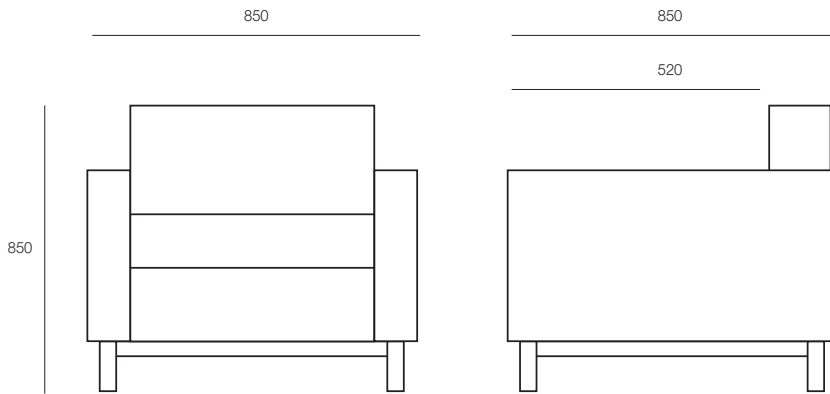

Axiom Specifications

ecf

Urban