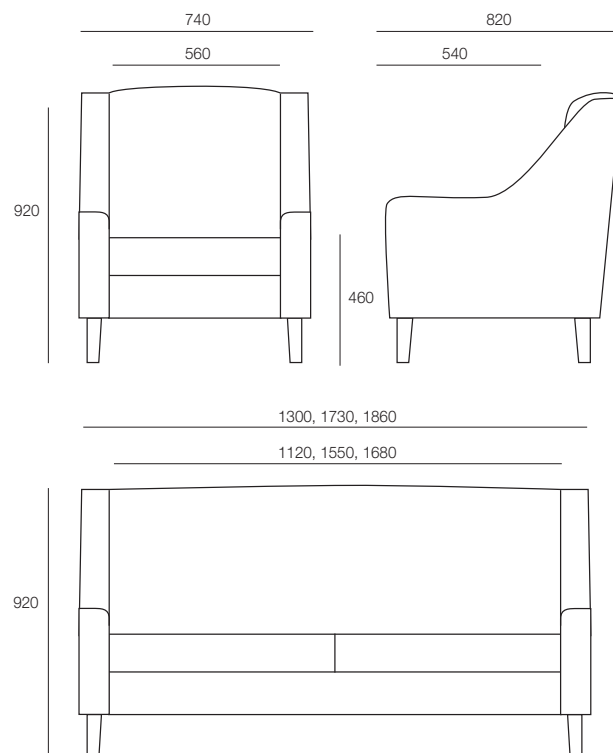

TECHNICAL DRAWINGS