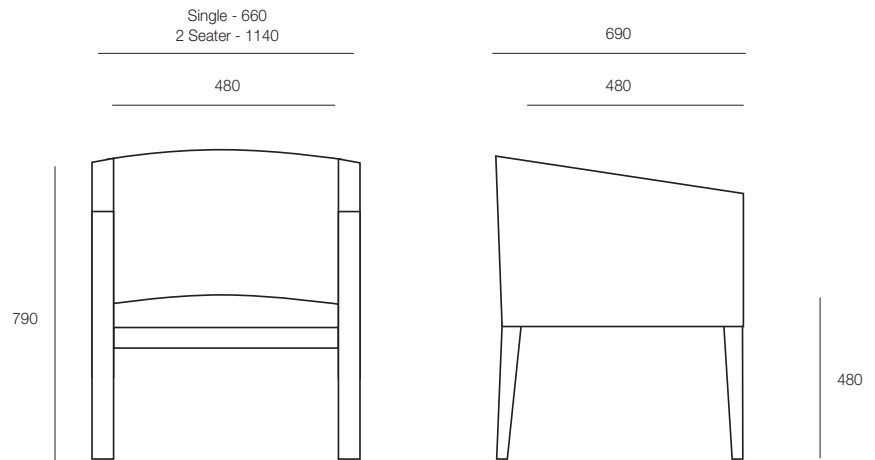

TECHNICAL DRAWINGS

PRODUCT OPTIONS

HFA

1F Marine Parade
Abbotsford, Victoria
3067 Australia

T +61 (3) 9818 8400
F +61 (3) 9818 6655
info@hfa.com.au

ecf.com.au
 ecf.hfa
 @ecf_hfa