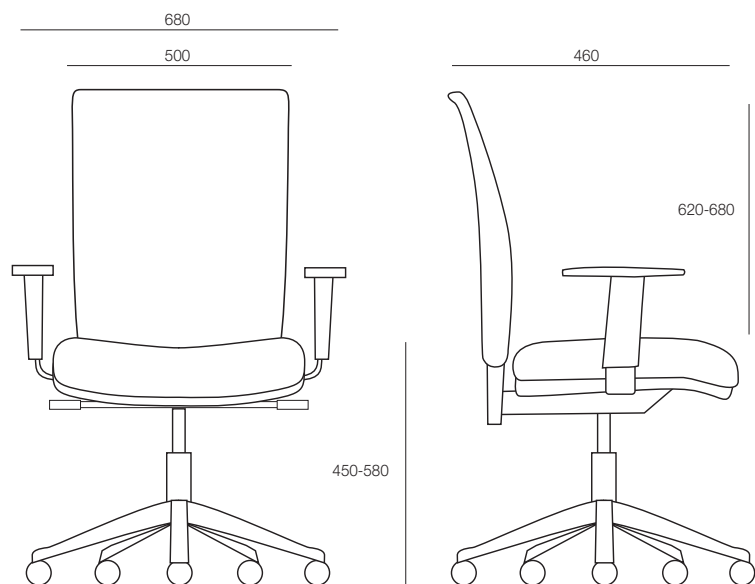

ecf

FLEXPOINT EXECUTIVE TASK

FLEXPOINT EXECUTIVE TASK

The Flexpoint Executive chair has a clean, sleek look that will complement any office. With a fully upholstered back and seat, this executive office chair is a modern solution for executive offices, meeting and board rooms. The range includes the Flexpoint task chair and Flexpoint visitor chair.

DIMENSIONS

Height	Width	Depth
1070-1260mm	600mm	460mm

SPECIFICATIONS

- Australian Made
- 7 year warranty
- Synchronised mechanism with tension adjust
- Black 5 way base
- Height Adjustable back with 110mm range for targeted lumbar support
- Fully upholstered back pad
- Gaslift height adjustment
- AFRDI 6 approved

OPTIONS

- Polished aluminium 5 way base
- Adjustable height arms
- Seat slide

GENERAL

Origin	Lead Time
Australia	3 weeks

TECHNICAL DRAWINGS

ecf

1F Marine Parade
Abbotsford, Victoria
3067 Australia

T +61 (3) 9818 5444
F +61 (3) 9818 6655
info@ecf.com.au