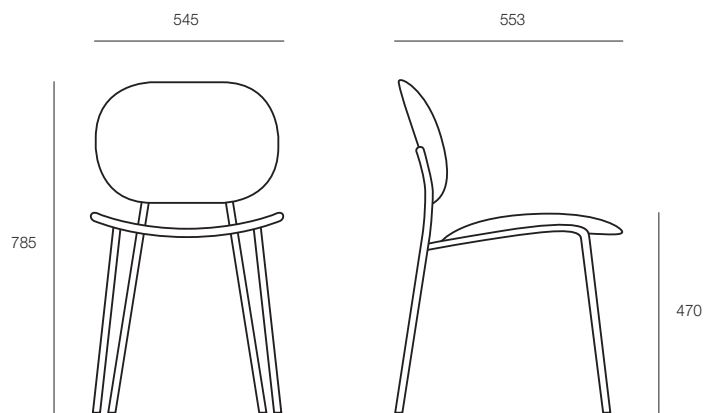

TECHNICAL DRAWINGS