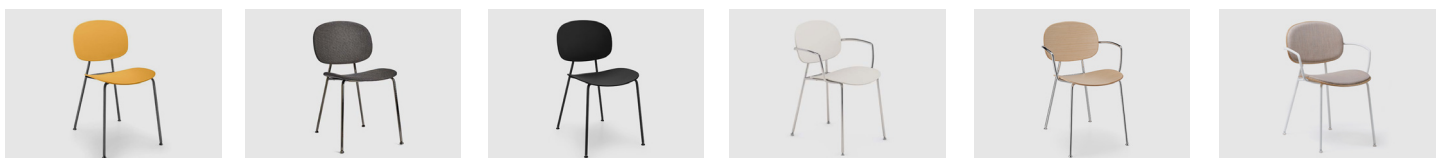

PRODUCT OPTIONS

ecf

1F Marine Parade
Abbotsford, Victoria
3067 Australia

T +61 (3) 9818 5444
F +61 (3) 9818 6655
info@ecf.com.au

ecf.com.au
 ecf.hfa
 @ecf_hfa